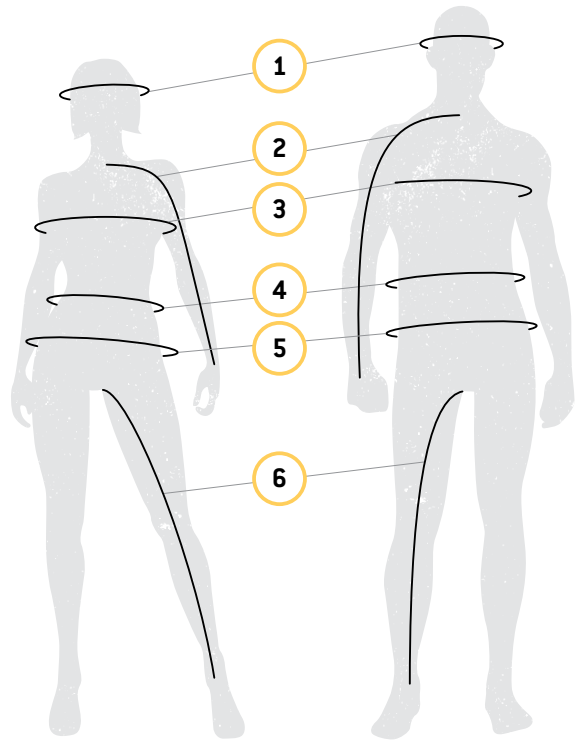

SIZING CHART

HOW TO MEASURE

- For best results, have someone else take measurements.
- Measure body in underwear.
- Tape must be snug but not tight.
- If measurements fall between two sizes, order the larger size.

1 HEAD	Around your head, from the center of the forehead, above the ears and over the natural bump at the back of the head.
2 ARM LENGTH	Let the hands hang down on the side in a slightly bent position. Measure from the center of the back of your neck, along the length of your arm, to the wrist.
3 CHEST/BUST	Measure under your arms, around the fullest part of your chest.
4 WAIST	Measure around your natural waistline, keeping one finger between the tape and body.
5 HIPS	Across the fullest part of the seat.
6 INSEAM	Without shoes, from crotch to the floor.

WHAT CODE REPRESENTS YOUR SIZE?

1. Find your size.
2. The corresponding code is **THE CODE** you use to complete the part number on your order.
Example: 440227__90 Size: M = Code "06", therefore 4402270690

SIZE	CODE	SIZE	CODE	SIZE	CODE	SIZE	CODE	SIZE	CODE	SIZE	CODE
One Size	00	XL	12	L/XL	73	11/12	56	10	30	32	38
XS	02	XLT	13	2	21	13/14	80	10.5	99	34	39
XS/S	90	2XL	14	3/4	79	14/16	50	11	31	36	40
S	04	3XL	16	5/6	52	4	23	12	32	38	41
M	06	4XL	18	6/8	48	6	25	13	33	40	42
MT	07	5XL	88	7/8	54	7	27	14	34	42	43
L	09	S/M	72	9/10	55	8	28	28	36	44	44
LT	10	M/L	91	10/12	49	9	29	30	37		